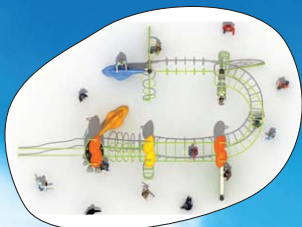

WD-TN0601

Dimension : 10820x7500x4500mm

Safety Zone : 14850x11500mm

R 125 000.00 excl.

Our products are attractive and full of challenges, so they will have a lot of fun on our play equipment, as the kids are born to be NO 1.