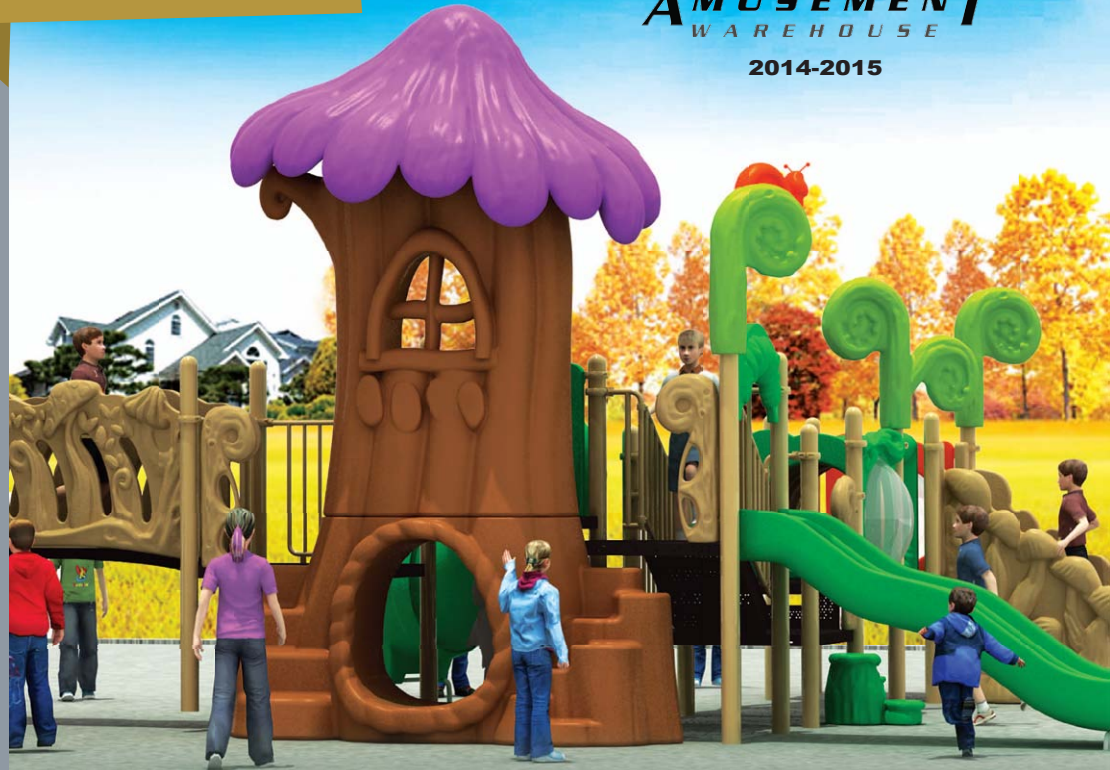

Amusement Warehouse

15 Turners Avenue | Berea | Durban | 4007

Tel : 031 304 7137 | Fax : 031 301 9013

Email : sales@amusement.co.za

www.amusement.co.za

Outdoor Play Centre