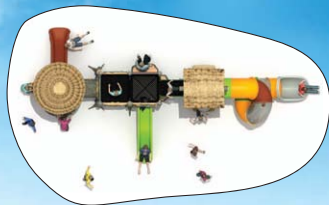

FOREST HUT SERIES

WD-SC101

Dimension : 11000x5300x4700mm

Safety Zone : 15000x9300mm

R 239 000.00 excl.

Reading is very important to the growth of kids. However experiencing the real life and being closed to the nature are even more important.

FOREST HUT SERIES

The safety dimension is extremely important for the play equipment, which will be clearly pointed out when we design and install the play equipments.

WD-SC102

Dimension : 13700x9300x4000mm
Safety Zone : 17700x13300mm

WD-SC105

Dimension : 9800x4200x4000mm
Safety Zone : 13800x8200mm

R 159 000.00 excl.

Slide and tunnels designing has taken friction into consideration to make sure that kids can enjoy the game smoothly and safely.