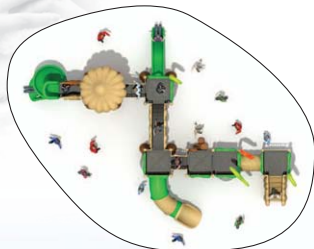

WD-MG101

Dimension : 12000x11800x5400mm

Safety Zone : 16000x15850mm

R 369 000.00 excl.

MUSHROOM SERIES

Our products create an open space,
where the kids can play with lots of
friends.

WD-MG102

Dimension : 12000x9200x5400mm
Safety Zone : 16000x13250mm

R 309 000.00 excl.

WD-MG103

Dimension : 8600x6300x4400mm
Safety Zone : 12600x10350mm

R 229 000.00 excl.

MUSHROOM SERIES

Children move toward to the independence naturally ever since born, which is the desire and ability of every life.

WD-MG104

Dimension : 12300x4800x5300mm
Safety Zone : 16300x8800mm

R 295 000.00 excl.

WD-MG105

Dimension : 8500x7300x4400mm
Safety Zone : 12500x11300mm

R 195 000.00 excl.

WD-MG106

Dimension : 8300x6700x5400mm
Safety Zone : 12300x10700mm