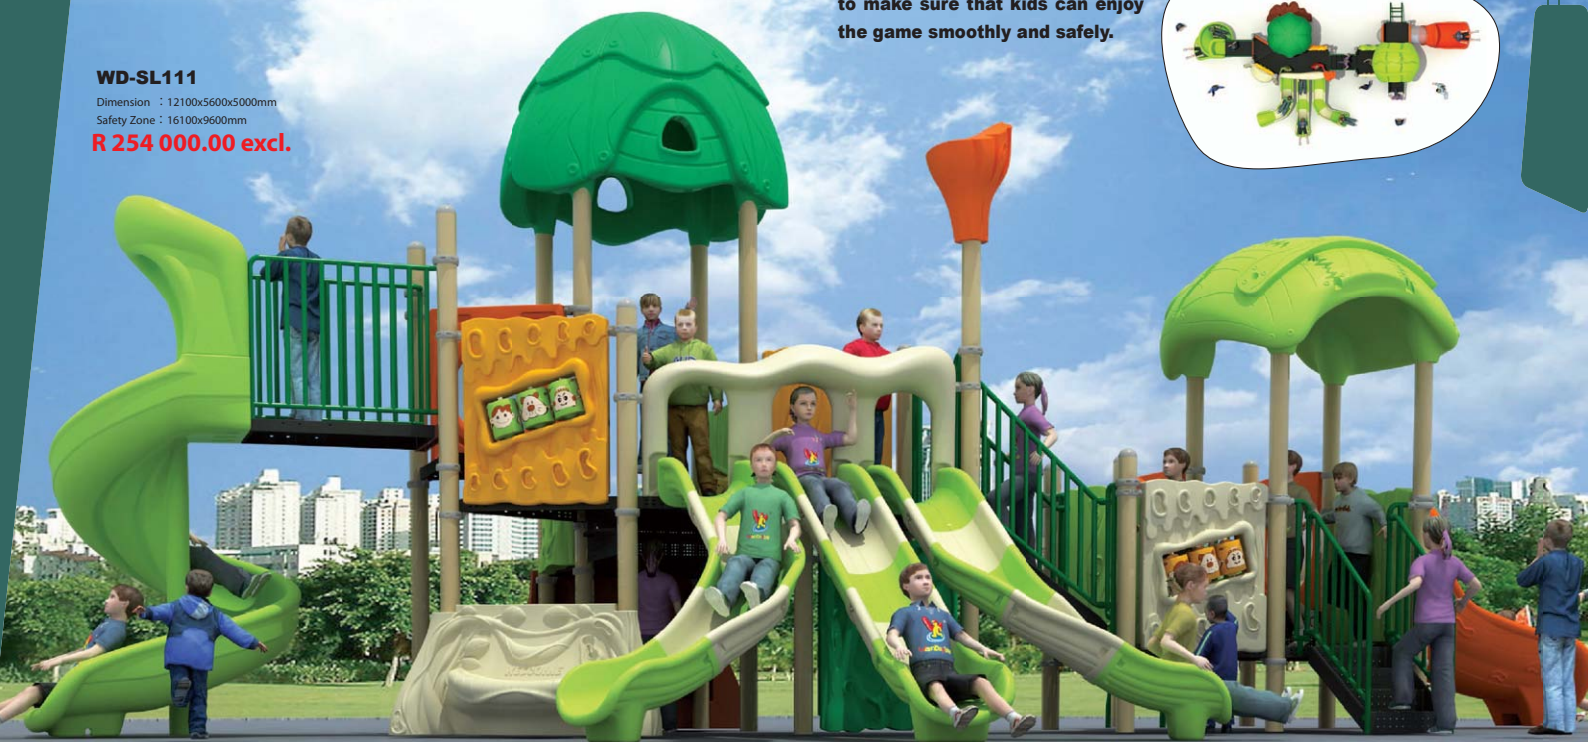

ORIGINAL ECOLOGICAL  
FOREST SERIES

**WD-SL111**

Dimension : 12100x5600x5000mm

Safety Zone : 16100x9600mm

**R 254 000.00 excl.**

Slide and tunnels designing has taken friction into consideration to make sure that kids can enjoy the game smoothly and safely.

**WD-SL112**

Dimension : 8200x4900x4800mm  
Safety Zone : 12200x8900mm

**R 184 000.00 excl.**

**WD-SL113**

Dimension : 9000x7000x5300mm  
Safety Zone : 13000x11000mm

**R 223 000.00 excl.**

ORIGINAL ECOLOGICAL  
FOREST SERIES