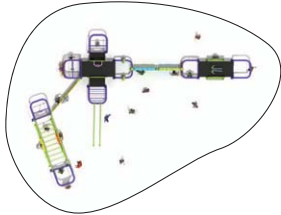

Dear Children, many of you have dream, while most of the dreams shattered on the way, because they don't hold enough courage and patience.