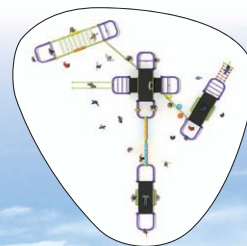

WD-TN0501

Dimension : 17800x15600x2800mm
Safety Zone : 21800x19600mm

R 310 000.00 excl.

PUPIL SERIES

WD-TN0502

Dimension : 17700x12000x2800mm
Safety Zone : 21700x16000mm

R 232 000.00 excl.

Dear Children, many of you have dream, while most of the dreams shattered on the way, because they don't hold enough courage and patience.