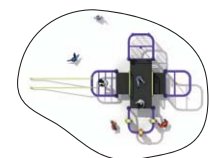

WD-TN0507

R 53 000.00 excl.