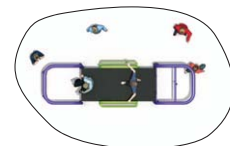

PUPIL SERIES

WD-TN0511

WD-TN0512

WD-TN0513

WD-TN0514

WD-TN0515