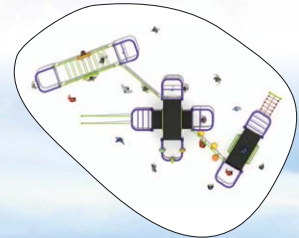

PUPIL SERIES

WD-TN0502

R 232 000.00 excl.

Dear Children, many of you have dream, while most of the dreams shattered on the way, because they don't hold enough courage and patience.

WD-TN0503

Dimension : 17000x10000x2800mm
Safety Zone : 21000x14000mm

R 214 000.00 excl.