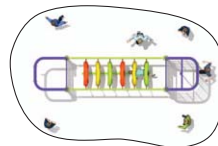

PUPIL SERIES

WD-TN0511

WD-TN0512

WD-TN0513

WD-TN0514

WD-TN0515