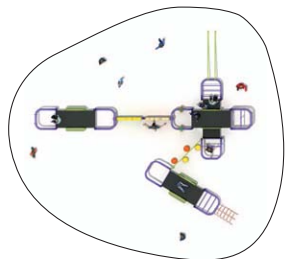

WD-TN0509

R 210 000.00 excl.

The children's vitality and potential is unlimited. In childhood, we should develop children's independent thinking ability through exploration and experience. Kids' curiosity should be protected well as it is the basis of independent thinking. Wande Play structure is trying to offer more space for children's independent thinking.