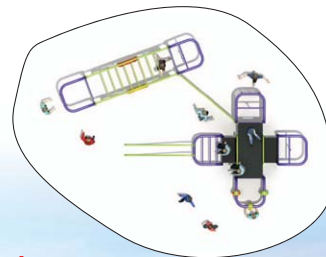

PUPIL SERIES

WD-TN0509

R 210 000.00 excl.

The children's vitality and potential is unlimited. In childhood, we should develop children's independent thinking ability through exploration and experience. Kids' curiosity should be protected well as it is the basis of independent thinking. Wande Play structure is trying to offer more space for children's independent thinking.

WD-TN0510

R 163 000.00 excl.