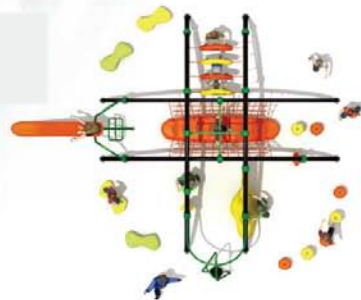

Our products are attractive and full of challenge, so they will have a lot of fun on our play equipments, as the kids are born to be NO 1.