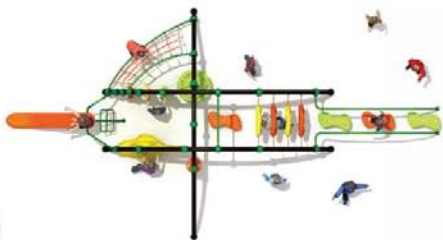

WD-TN0104

Dimension : 10590x6190x2690mm
Safety Zone : 13920x9410mm

R 147 000.00 excl.

WD-TN0105

Dimension : 12860x5560x2690mm
Safety Zone : 16190x8760

R 152 000.00 excl.

WD-TN0106

Dimension : 10590x5570x2490mm
Safety Zone : 13945x8770mm

R 120 000.00 excl.

TEENAGER SERIES I

WD-TN0107

Dimension : 12860x6190x2690mm

Safety Zone : 16190x9405mm

R 174 000.00 excl.

WD-TN0108

Dimension : 12840x3405x2690mm

Safety Zone : 16040x6610mm

R 157 000.00 excl.

Teenager series takes your playground to new heights! The net structures which adopt marine cable with stainless steel core utilize Dynamo cable technology.