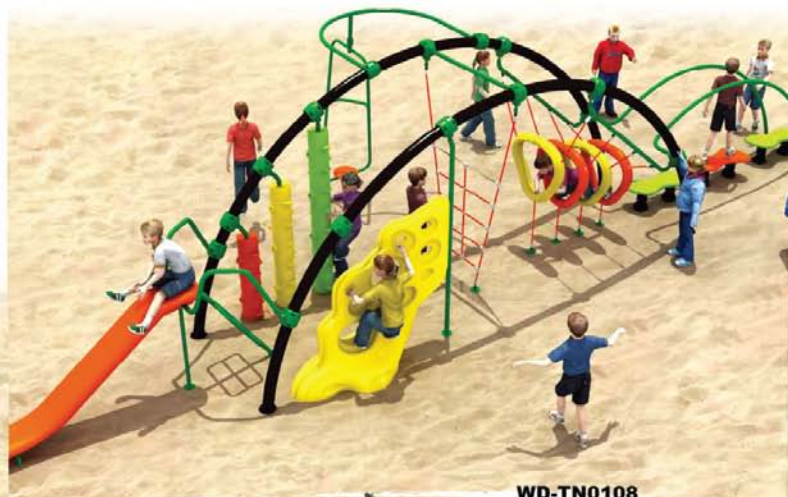

WD-TN0108

Dimension : 12840x3405x2690mm

Safety Zone : 16040x6610mm

R 157 000.00 excl.