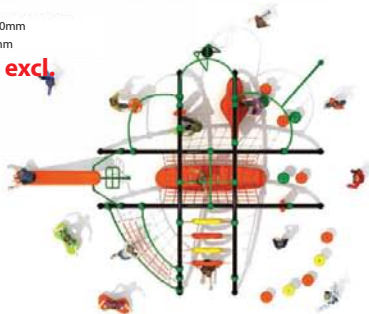

WD-TN0109

R 210 000.00 excl.