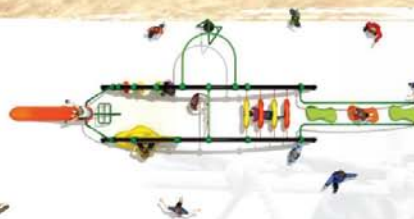

Safety Zone : 16040x6610mm

R 157 000.00 excl.

Teenager series takes your playground to new heights! The net structures which adopt marine cable with stainless steel core utilize Dynamo cable technology.