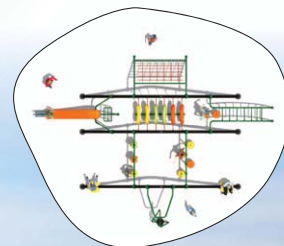

The climbing activities are helpful for kids' strength and coordinate ability. Safety distances have been well considered.

WD-TN0201

Dimension : 9650x7300x2500mm

Safety Zone : 13650x11300mm

TEENAGER SERIES

WD-TN0202

Dimension : 9680x4950x2500mm
Safety Zone : 13700x8950mm

The play equipments are designed based on the kids' body and intelligence.

WD-TN0203

Dimension : 9700x6200x2500mm
Safety Zone : 13700x10200mm