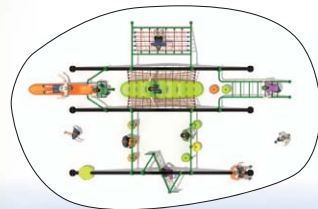

TEENAGER SERIES

WD-TN0202

Dimension : 9680x4950x2500mm
Safety Zone : 13700x8950mm

The play equipments are designed based on the kids' body and intelligence.

WD-TN0203