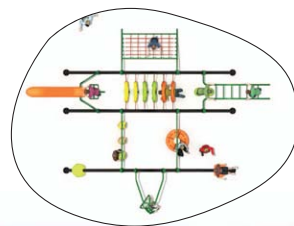

WD-TN0202

Dimension : 9680x4950x2500mm
Safety Zone : 13700x8950mm

The play equipments are designed based on the kids' body and intelligence.

WD-TN0203

Dimension : 9700x6200x2500mm
Safety Zone : 13700x10200mm

TEENAGER SERIES

WD-TN0204

Dimension : 9660x6030x2500mm
Safety Zone : 13650x10050mm

WD-TN0205

Dimension : 11120x7550x2500mm
Safety Zone : 15150x11550mm

Playground with colorful designs are for all ages of kids.

WD-TN0206

Dimension : 9600x6400x2500mm
Safety Zone : 13600x10450mm

TEENAGER SERIES

WD-TN0207

Dimension : 10320x6320x2500mm
Safety Zone : 14350x10350mm

WD-TN0209

Dimension : 10320x5970x2500mm
Safety Zone : 14350x9950mm

WD-TN0208

Dimension : 9660x4950x2500mm
Safety Zone : 13650x8950mm

WD-TN0210

Dimension : 11200x7600x2500mm
Safety Zone : 15200x11600mm

TEENAGER SERIES

WD-TN0211

Dimension : 6150x9700x2500mm
Safety Zone : 10150x13700mm