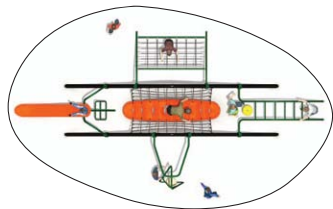

The play equipments are designed based on the kids' body and intelligence.

WD-TN0203