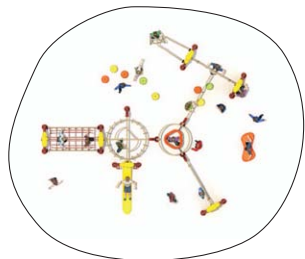

TEENAGER SERIES 3

WD-TN0404

When kids playing on the play sets, they may feel like climbing a real mountain or huge rock, from which they can learn a lot.

WD-TN0405