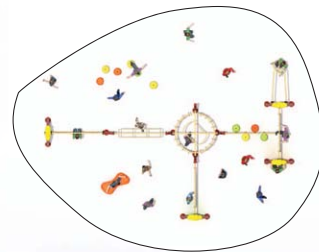

Dimension : 10800x7060x2500mm
Safety Zone : 14800x11100mm

The best education is invisible. Children can not see it, but it does effect their minds and expand their potentiality, this is the excellent education.- French Enlightenment thinker Rousseau

TEENAGER SERIES 3

WD-TN0402

Dimension : 7100x6400x2500mm
Safety Zone : 11100x10400mm

Education should enable children to experience the joy of discovery from the beginning

WD-TN0403

Dimension : 14000x8000x2500mm
Safety Zone : 18000x12000mm

TEENAGER SERIES 3

WD-TN0404

Dimension : 8700x8030x2500mm
Safety Zone : 12700x12050mm

When kids playing on the play sets, they may feel like climbing a real mountain or huge rock, from which they can learn a lot.