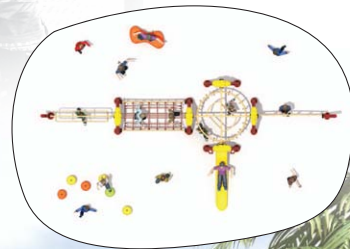

TEENAGER SERIES 3

WD-TN0404

When kids playing on the play sets, they may feel like climbing a real mountain or huge rock, from which they can learn a lot.

WD-TN0405