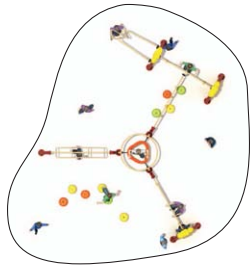

Dimension : 10800x7060x2500mm
Safety Zone : 14800x11100mm

The best education is invisible. Children can not see it, but it does effect their minds and expand their potentiality, this is the excellent education.- French Enlightenment thinker Rousseau

TEENAGER SERIES 3

WD-TN0402

Dimension : 7100x6400x2500mm
Safety Zone : 11100x10400mm

Education should enable children to experience the joy of discovery from the beginning

WD-TN0403

Dimension : 14000x8000x2500mm
Safety Zone : 18000x12000mm

TEENAGER SERIES 3

WD-TN0404

Dimension : 8700x8030x2500mm
Safety Zone : 12700x12050mm

When kids playing on the play sets, they may feel like climbing a real mountain or huge rock, from which they can learn a lot.